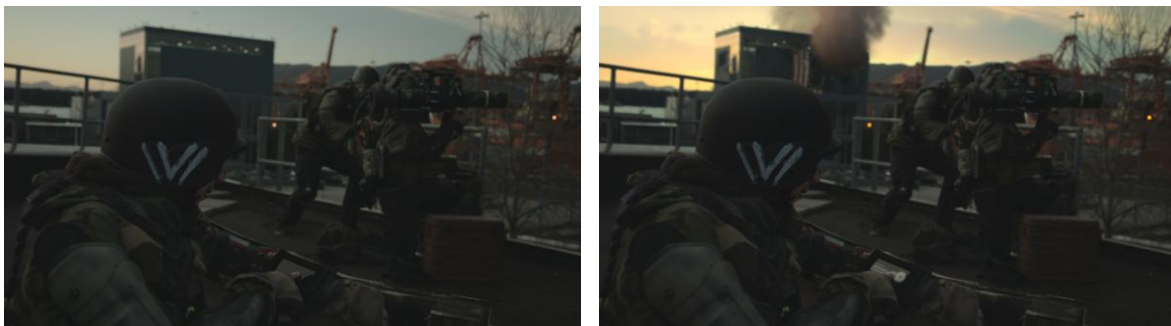

SCREEN REPLACEMENT

Mocha tracking | Screen replacement | Building destruction | Sky replacement
Rotoscoping