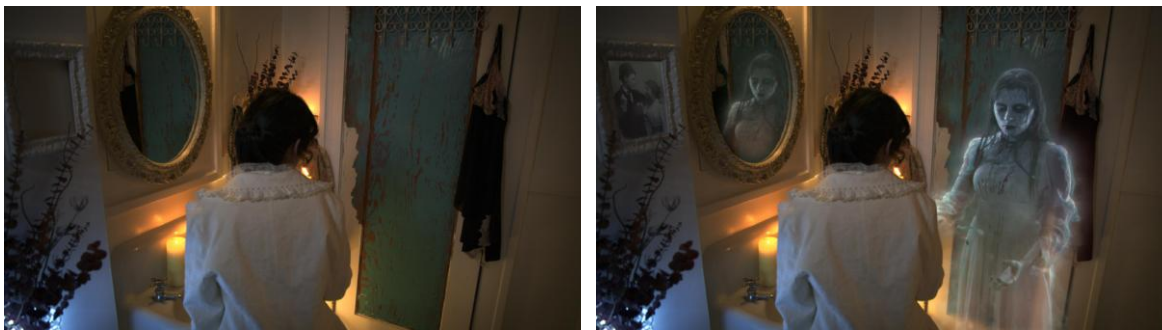

---

TRACKER PAINT OUT

2D Tracking | Tracker paint out

---

GHOST PROJECT

Keying | 2D Tracking | Ethereal look | Rotoscoping | Ghost reflection | Color matching  
Grain matching

---

TITLE PROJECT