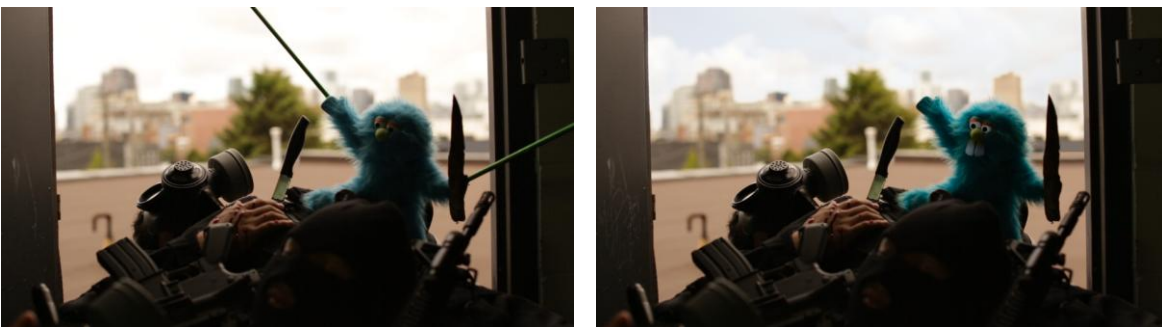

ROD REMOVAL

3D tracking | Rod paint out | Rotoscoping | Sky replacement | Puppet enhancement  
Color matching | Grain matching

---

SET EXTENSION

3D tracking | Set extension | 3D Skull modeling | Shading | Lighting | CG compositing  
Color matching | Grain matching