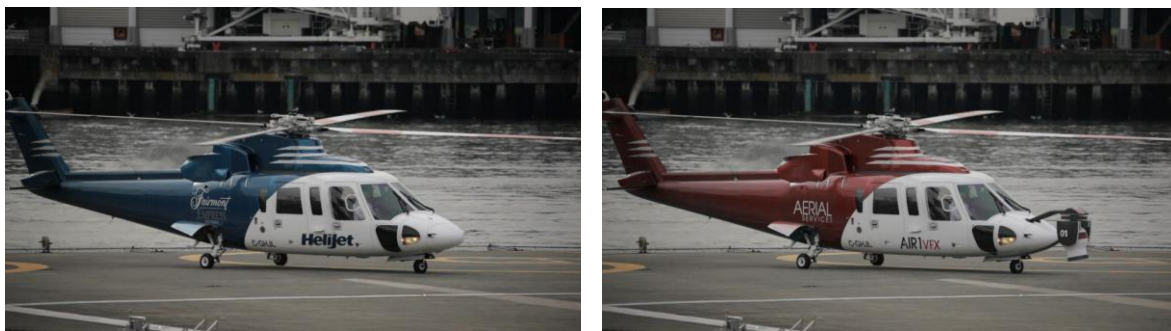

LOGO REPLACEMENT

3D tracking | Logo paint out | Logo replacement | Helicopter color shift
3D modeling | Shading | Lighting | CG compositing | Grain matching